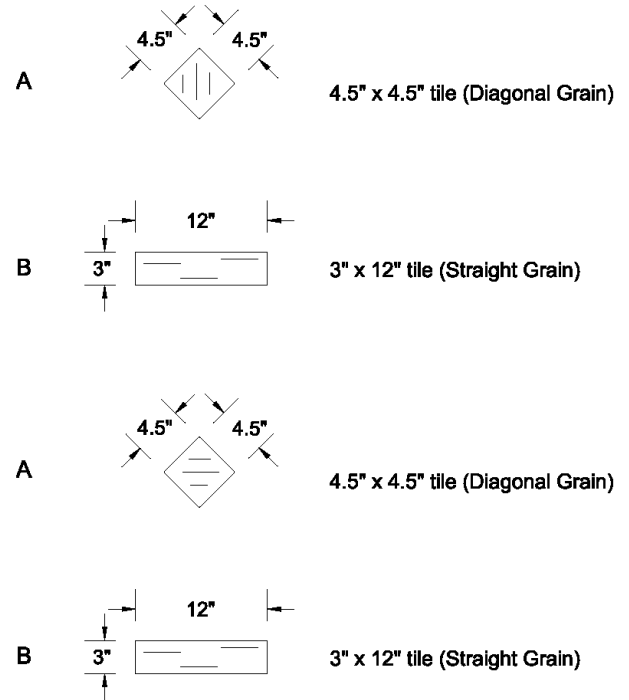

Amtico Signature Layout

Basket Weave

(AROD1370.2)

Edge Treatment

Bevelled

Unbevelled

Color Selections

A _____