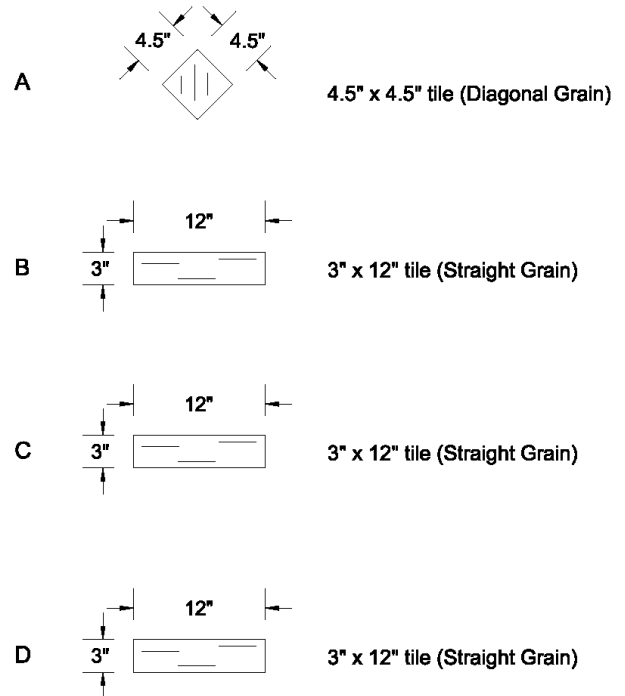

Amtico Signature Layout

Basket Weave

(AROD1370.4)

Edge Treatment

- Bevelled
- Unbevelled

Color Selections

A _____

B _____