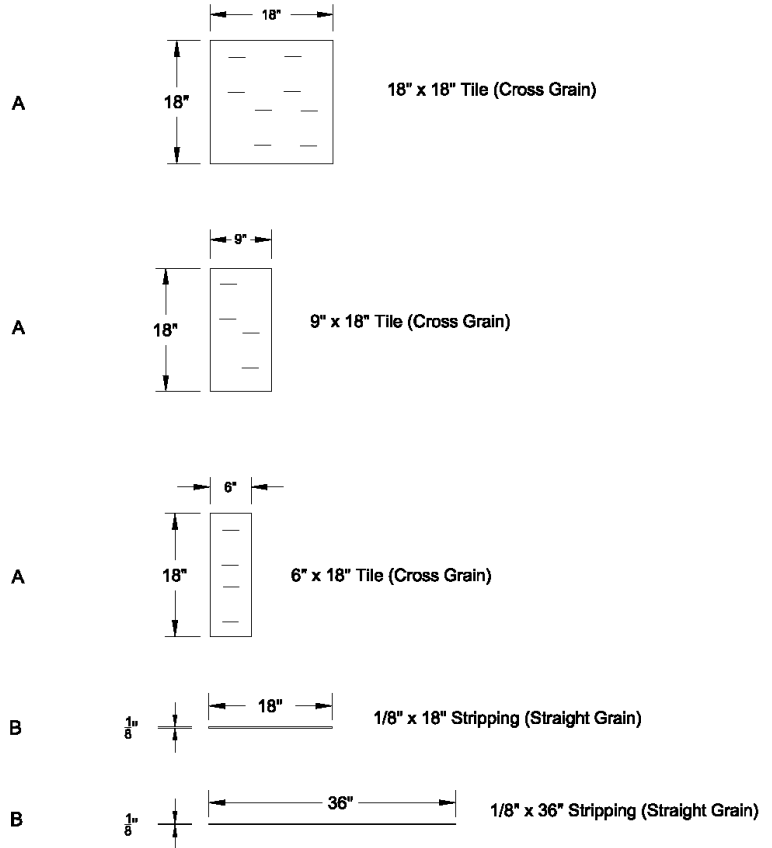

## Amtico Signature Layout

### Staggered Block Repeat

(AROD1520.1S)

### Edge Treatment

Bevelled

Unbevelled