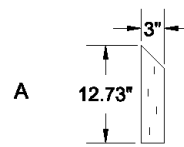

Amtico Signature Layout

French Weave

(AR0D3700.1)

4.76" x 9.51" Triangle Tile (Cross Grain)

3" x 12.73" Mitred Tile (Straight Grain)

3" x 13.97" Mitred Tile (Straight Grain)

3" x 19.76" Double Mitred Tile (Straight Grain)

Edge Treatment

Bevelled

Unbevelled

Color Selections

A _____

Order # _____

Customer Name _____

The design specified above is a running line Amtico Signature layout. Any change to the sizing or design is considered custom. Custom layouts can be created for any project. Your local Mannington representative can request pricing for customs through the CAD department. For more information, contact your local Mannington Commercial representative or visit manningtoncommercial.com.