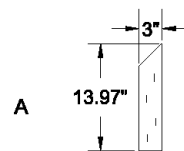

Amtico Signature Layout

French Weave

(AR0D3700.1)

4.76" x 9.51" Triangle Tile (Cross Grain)

3" x 12.73" Mitred Tile (Straight Grain)

3" x 13.97" Mitred Tile (Straight Grain)

3" x 19.76" Double Mitred Tile (Straight Grain)

Edge Treatment

Bevelled

Unbevelled

Color Selections

A _____

Order # _____

Customer Name _____

The design specified above is a running line Amtico Signature layout. Any change to the sizing or design is considered custom. Custom layouts can be created for any project. Your local Mannington representative can request pricing for customs through the CAD department. For more information, contact your local Mannington Commercial representative or visit manningtoncommercial.com.