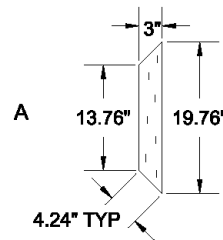

Amtico Signature Layout

French Weave

(AR0D3700.1)

4.76" x 9.51" Triangle Tile (Cross Grain)

3" x 12.73" Mitred Tile (Straight Grain)

3" x 13.97" Mitred Tile (Straight Grain)

3" x 19.76" Double Mitred Tile (Straight Grain)

Edge Treatment

Bevelled

Unbevelled

Color Selections

A _____

Order # _____

Customer Name _____

The design specified above is a running line Amtico Signature layout. Any change to the sizing or design is considered custom. Custom layouts can be created for any project. Your local Mannington representative can request pricing for customs through the CAD department. For more information, contact your local Mannington Commercial representative or visit manningtoncommercial.com.