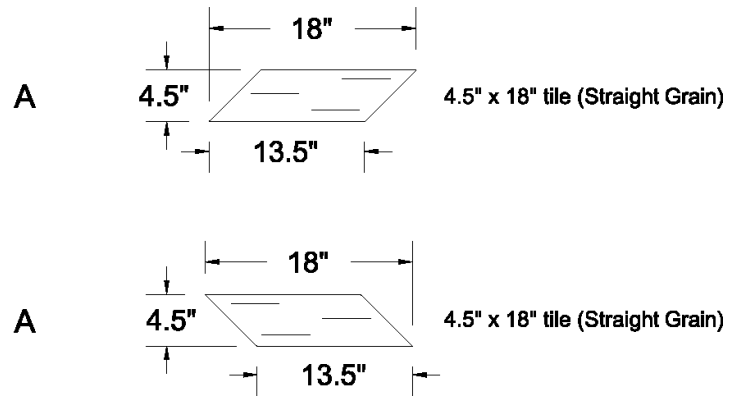

Amtico Signature Layout

Pleat (AR0D6300.1)

Edge Treatment

Bevelled

Unbevelled

Color Selections

A

Order # _____

Customer Name _____

The design specified above is a running line Amtico Signature layout. Any change to the sizing or design is considered custom. Custom layouts can be created for any project. Your local Mannington representative can request pricing for customs through the CAD department. For more information, contact your local Mannington Commercial representative or visit manningtoncommercial.com.