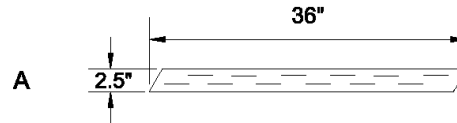

Amtico Signature Layout

Ribbon Pleat

(AROD6500.1)

2.5" x 36" tile (Straight Grain)

2.5" x 36" tile (Straight Grain)

Edge Treatment

Bevelled

Unbevelled