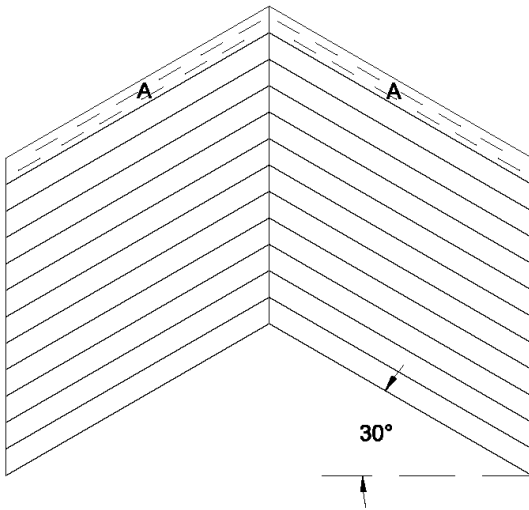

Amtico Signature Layout

Ribbon Pleat

(AROD6500.1)

2.5" x 36" tile (Straight Grain)

2.5" x 36" tile (Straight Grain)

Edge Treatment

Bevelled

Unbevelled