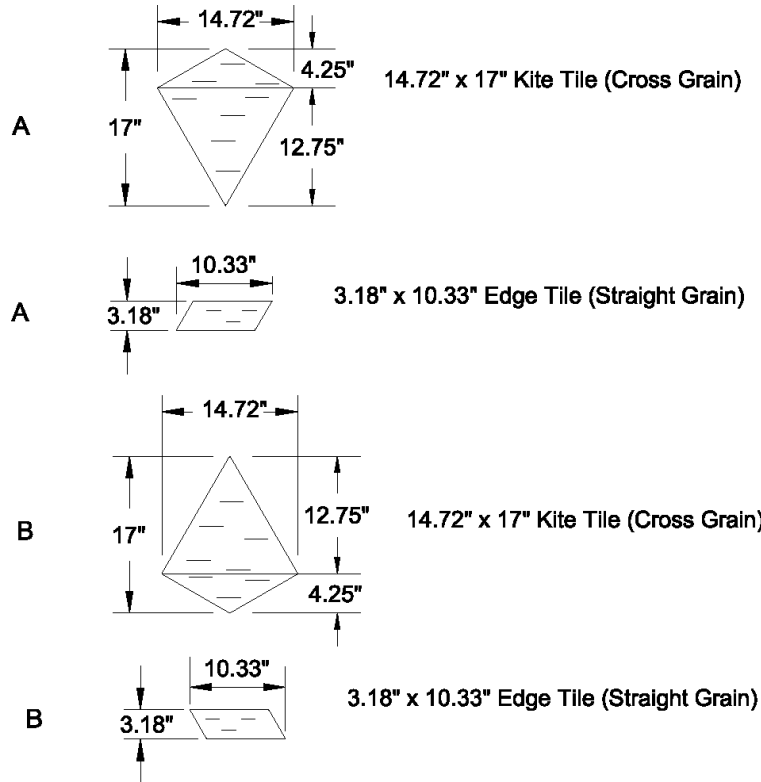

Amtico Signature Layout

Kite
(AROD8900.2)

Edge Treatment

- Bevelled
- Unbevelled

Color Selections

A _____

B _____

Order # _____