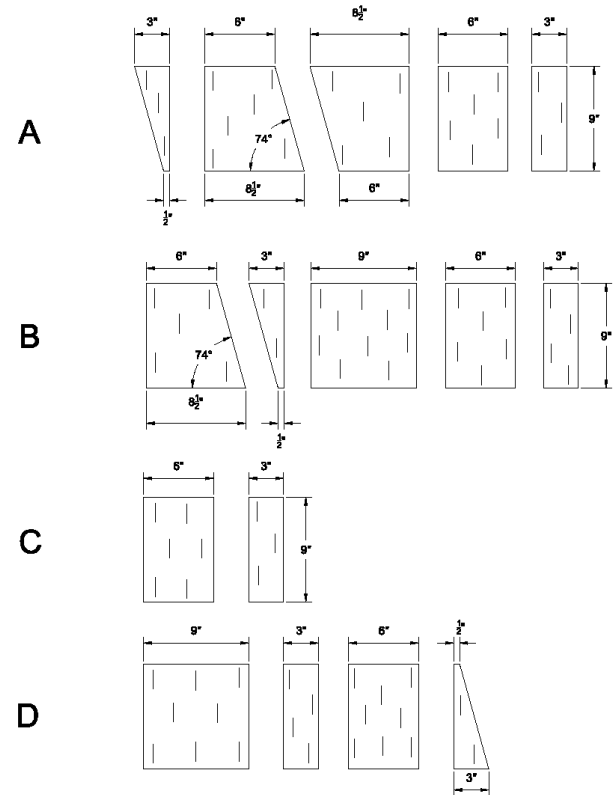

Amtico Signature Layout

Edge

(AR0D9100.4)

Edge Treatment

Bevelled

Unbevelled

Color Selections

A _____

B _____

C _____

D _____

Order # _____

Customer Name _____

The design specified above is a running line Amtico Signature layout. Any change to the sizing or design is considered custom. Custom layouts can be created for any project. Your local Mannington representative can request pricing for customs through the CAD department. For more information, contact your local Mannington Commercial representative or visit manningtoncommercial.com.